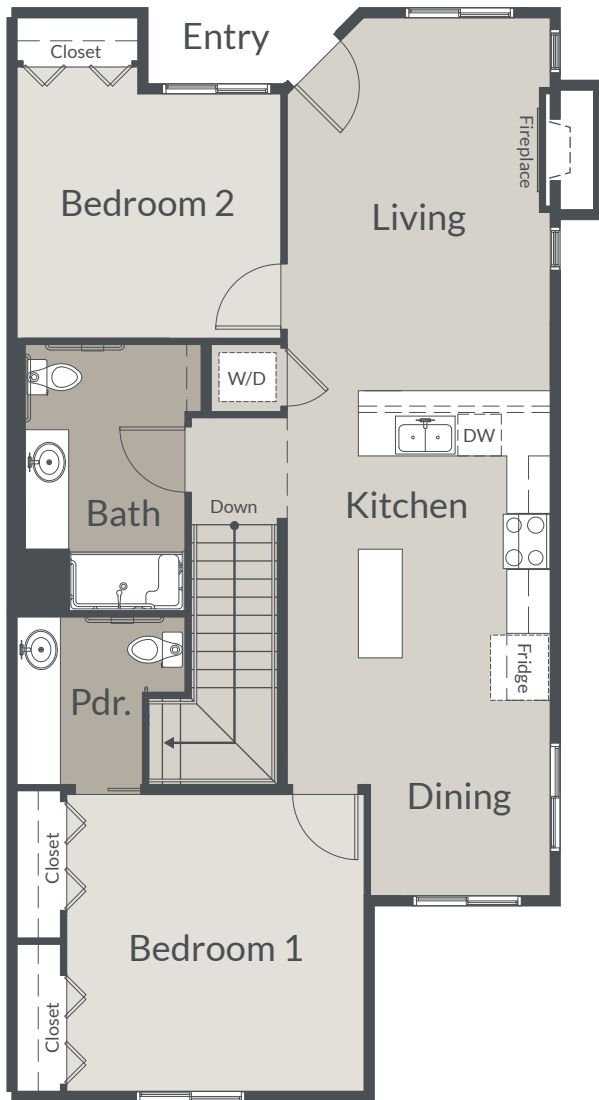

THE VILLAS AT STANFORD RANCH

INDEPENDENT LIVING

Second Floor | Unit B

1,156 sq. ft. (Garage 227 sq. ft.)

- 2 Bedroom
- 1.5 Bath
- Living Room
- Kitchen
- Dining
- Laundry
- 1-Car Garage

📍 1430 West Stanford Ranch Road | Rocklin, CA 95765 📞 (916) 741-7050 🌐 TheVillasAtStanfordRanch.com