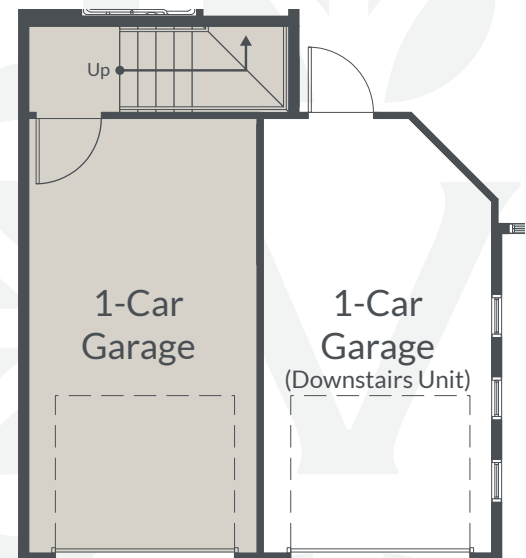

THE VILLAS AT STANFORD RANCH

INDEPENDENT LIVING

Second Floor | Unit B

1,156 sq. ft. (Garage 227 sq. ft.)

- 2 Bedroom
- 1.5 Bath
- Living Room
- Kitchen
- Dining
- Laundry
- 1-Car Garage

📍 1430 West Stanford Ranch Road | Rocklin, CA 95765 📞 (916) 741-7050 🌐 TheVillasAtStanfordRanch.com