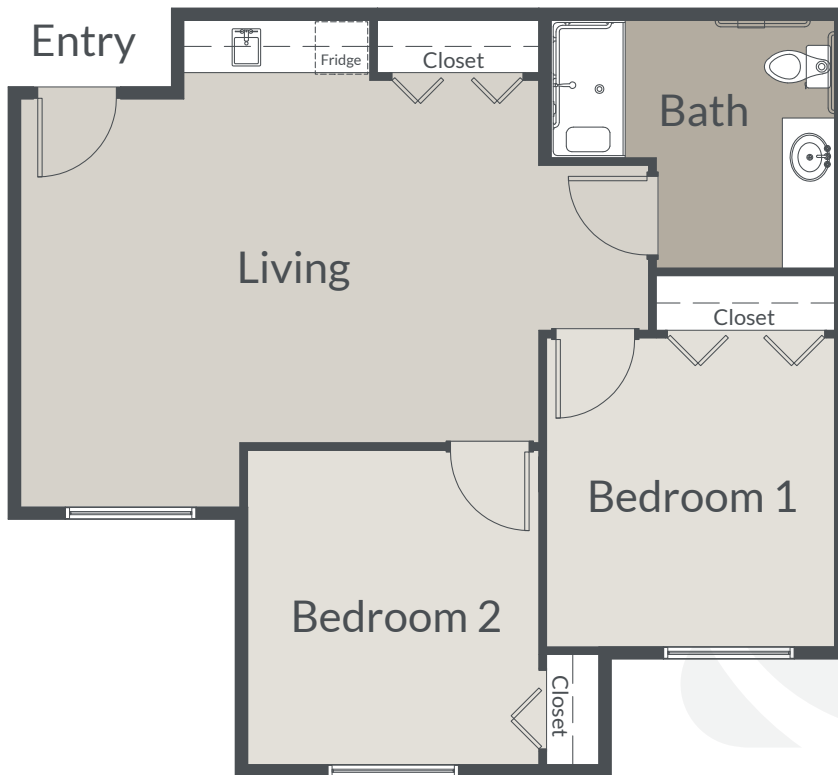

THE VILLAS AT STANFORD RANCH

ASSISTED LIVING

Unit D

785 sq. ft.

- 2 Bedroom
- 1 Bath
- Living Room
- Kitchen
- Ample Closet Space

 1430 West Stanford Ranch Road | Rocklin, CA 95765  (916) 741-7050  TheVillasAtStanfordRanch.com

© Copyright 2018 by The Villas at Stanford Ranch. Seller reserves the right to change pricing, features and specifications without notice. All square footages are approximate. Approximate square footage based upon plan dimensions, and may differ in the completed structure. Floorplans and renderings are artist's conceptions.