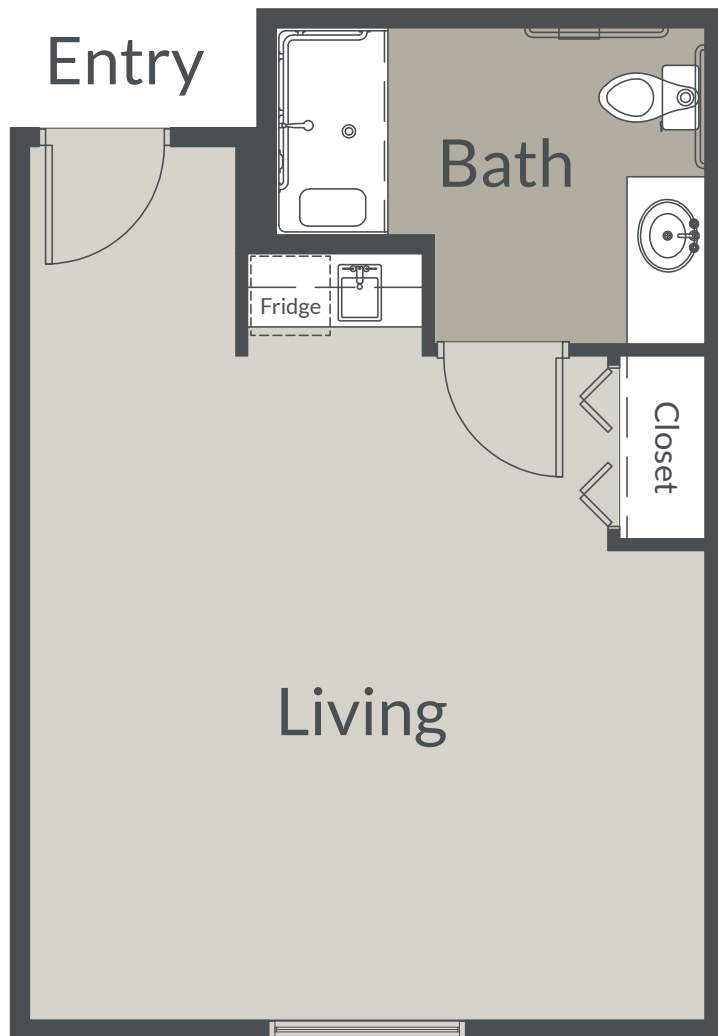

THE VILLAS

AT STANFORD RANCH

ASSISTED LIVING

Unit A

438 sq. ft.

- Studio Apartment Style
- 1 Bath
- Kitchen

 1430 West Stanford Ranch Road | Rocklin, CA 95765  (916) 741-7050  TheVillasAtStanfordRanch.com

© Copyright 2018 by The Villas at Stanford Ranch. Seller reserves the right to change pricing, features and specifications without notice. All square footages are approximate. Approximate square footage based upon plan dimensions, and may differ in the completed structure. Floorplans and renderings are artist's conceptions.